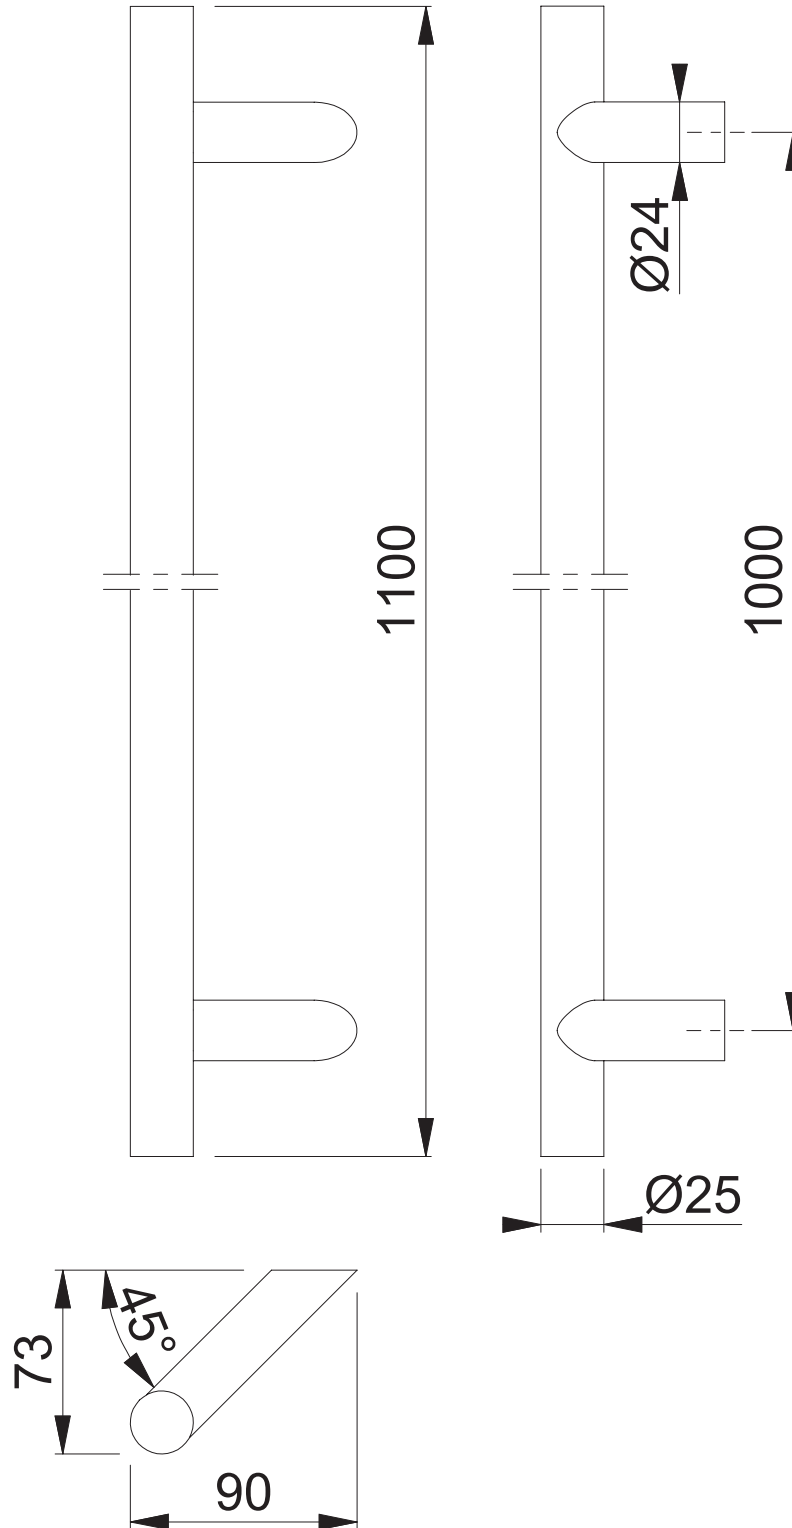

AR3625/1000BF-CR (Bolt Fix Cranked Handle)

These documents are property of HOPPE (UK), Wolverhampton and are protected by both copyright and fair trade law. Any reproduction, reprint, copying, passing on to third parties and whichever use of these documents or parts thereof is prohibited, except with prior written consent of HOPPE.

Scale
1:3

Name
J. Renhard

Date
18.02.15

Drawing No:
c1382089e001

ARRONE
The Complete Range