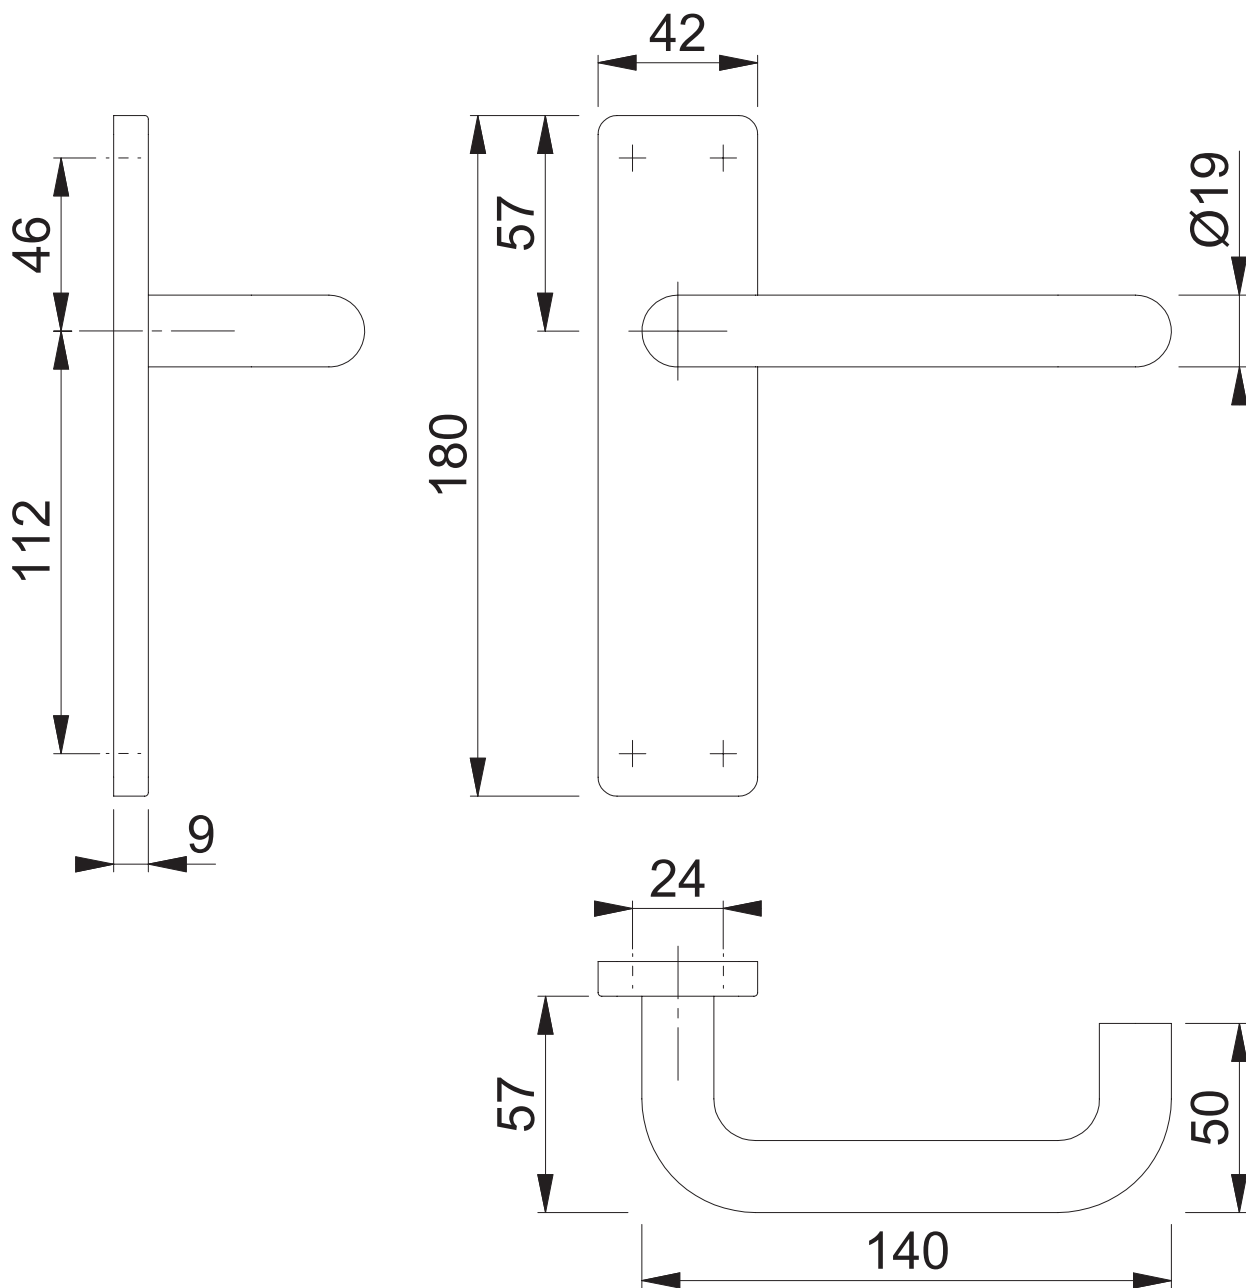

AR361/11 (Long Plate Latch Furniture)

These documents are property of HOPPE (UK), Wolverhampton and are protected by both copyright and fair trade law. Any reproduction, reprint, copying, passing on to third parties and whichever use of these documents or parts thereof is prohibited, except with prior written consent of HOPPE.

Scale
1:2

Name
J. Renhard

Date
18.05.15

Drawing No:
c0023181z000

ARRONE
The Complete Range