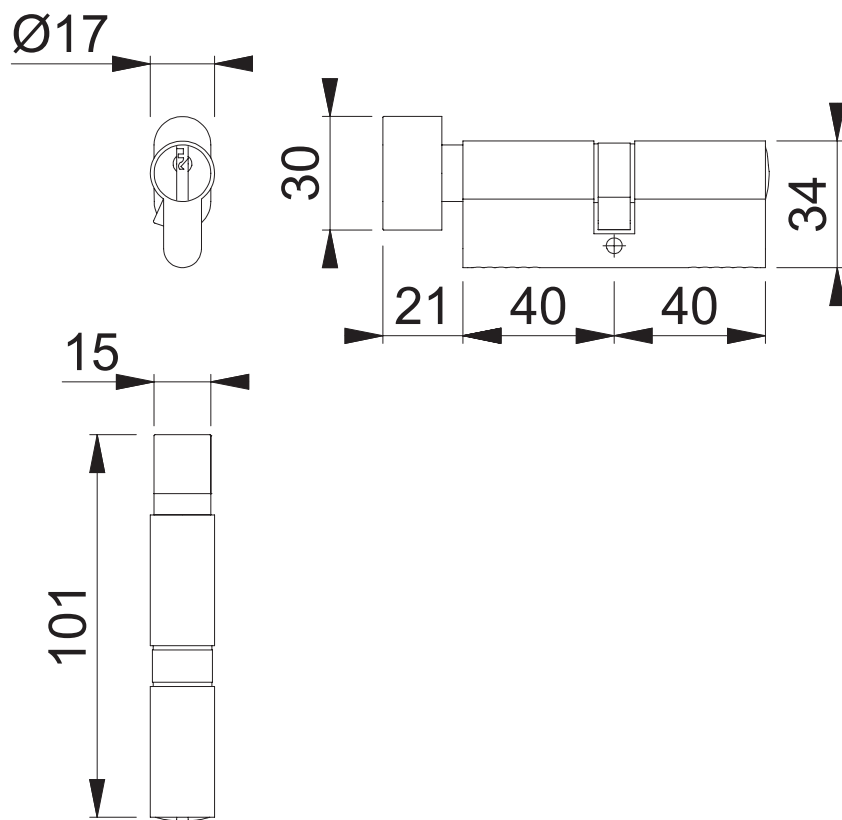

AR-121-CC (40/40mm Key and Oval Turn Euro Cylinder)

These documents are property of HOPPE (UK), Wolverhampton and are protected by both copyright and fair trade law. Any reproduction, reprint, copying, passing on to third parties and whichever use of these documents or parts thereof is prohibited, except with prior written consent of HOPPE.

Scale 1:2	Name J. Renhard	Date 03.03.15	Drawing No: c1212019g001	ARRONE The Complete Range
--------------	--------------------	------------------	-----------------------------	-------------------------------------